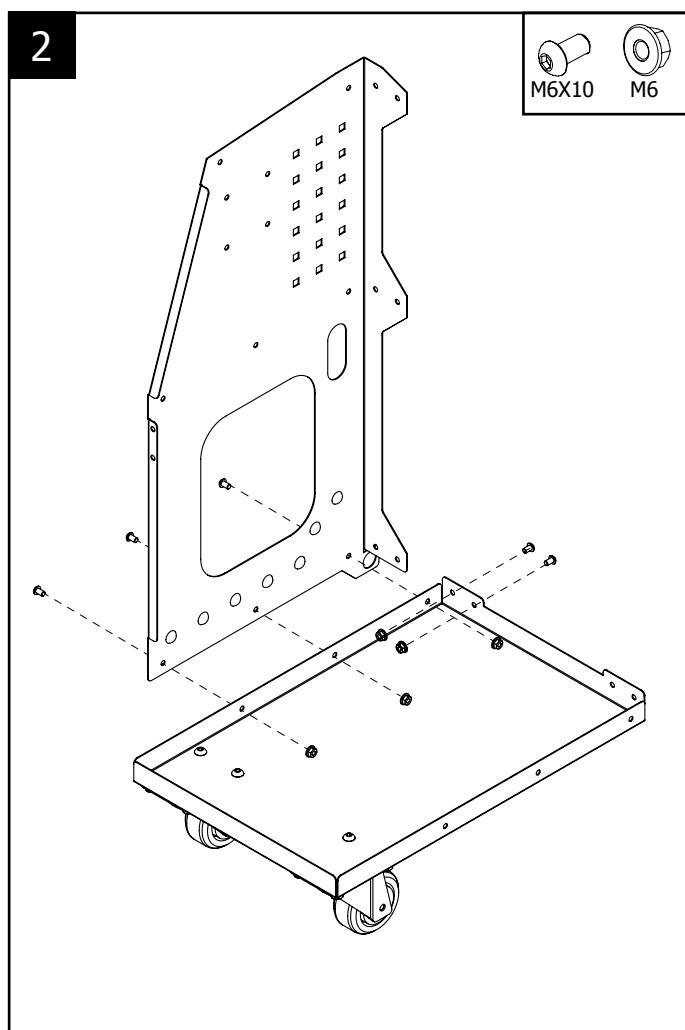

Chariot / Trolley / Fahrwagen

ref. 051331

SPOT 800

Chariot / Trolley / Fahrwagen

ref. 051331

SPOT 800

M8X12	M8	M6X10	M6X20	M6
				
x8	x8	x34	x10	x44

M5X10	M6X30	M5	Goupille	Rondelle
				
x4	x2	x6	x2	x2

Chariot / Trolley / Fahrwagen

ref. 051331

SPOT 800

Chariot / Trolley / Fahrwagen

ref. 051331

SPOT 800