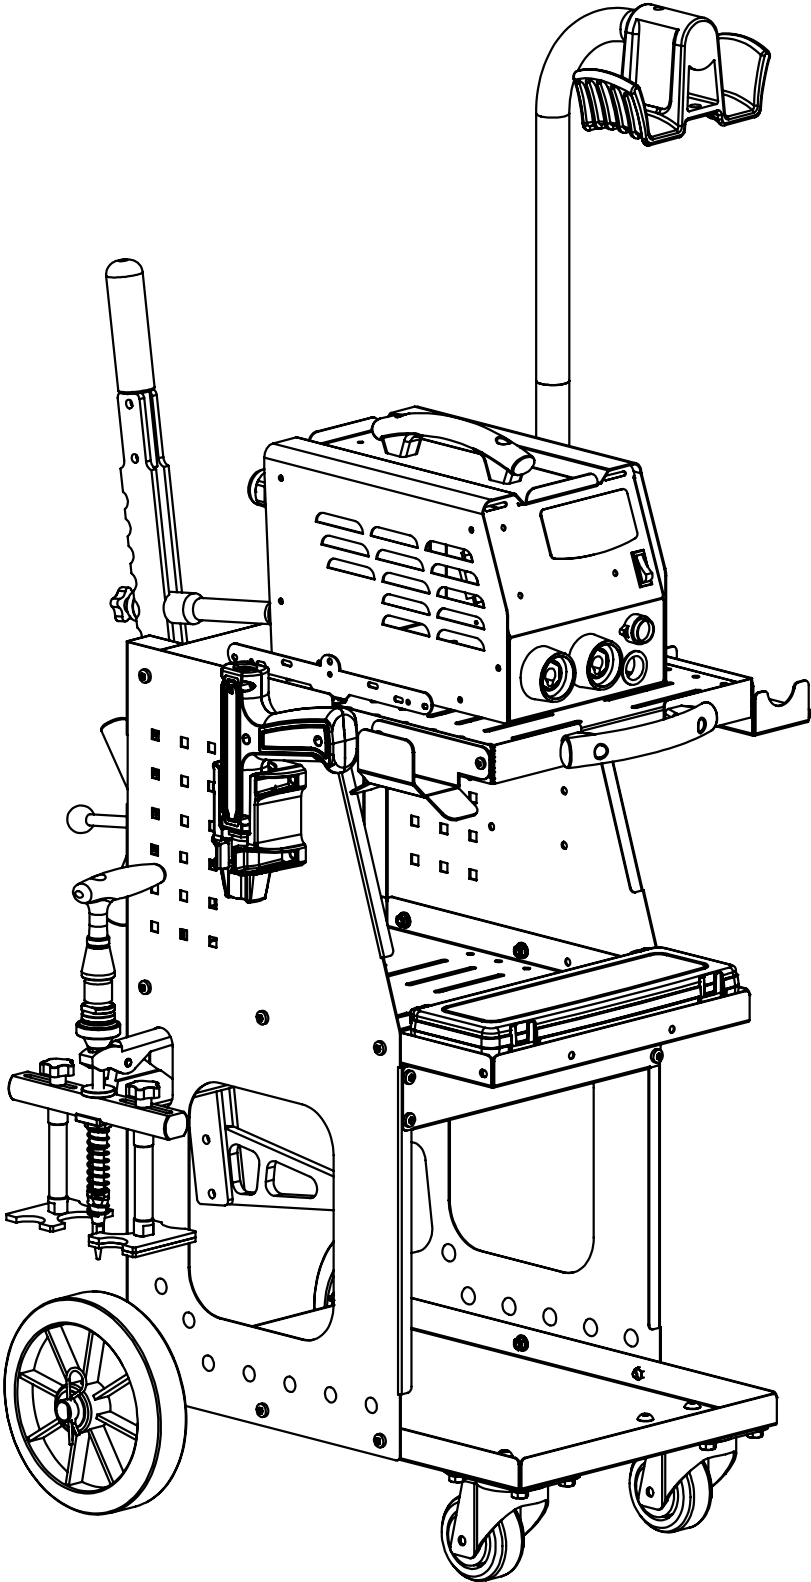

Chariot / Trolley / Fahrwagen

ref. 051331

SPOT 800

Chariot / Trolley / Fahrwagen

ref. 051331

SPOT 800

M8X12	M8	M6X10	M6X20	M6
				
x8	x8	x34	x10	x44

M5X10	M6X30	M5	Goupille	Rondelle
				
x4	x2	x6	x2	x2

Chariot / Trolley / Fahrwagen

ref. 051331

SPOT 800

Chariot / Trolley / Fahrwagen

ref. 051331

SPOT 800