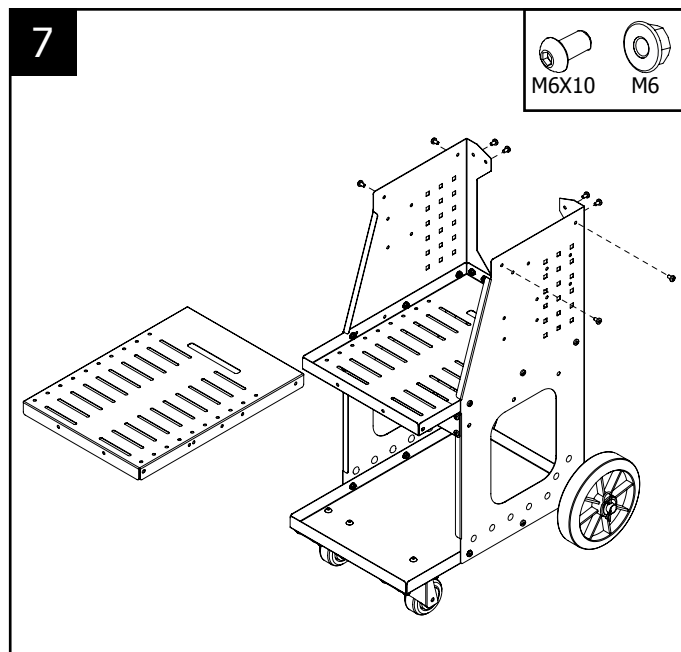

Chariot / Trolley / Fahrwagen

ref. 051331

SPOT 800

Chariot / Trolley / Fahrwagen

ref. 051331

SPOT 800

M8X12	M8	M6X10	M6X20	M6
				
x8	x8	x34	x10	x44

M5X10	M6X30	M5	Goupille	Rondelle
				
x4	x2	x6	x2	x2

Chariot / Trolley / Fahrwagen

ref. 051331

SPOT 800

Chariot / Trolley / Fahrwagen

ref. 051331

SPOT 800