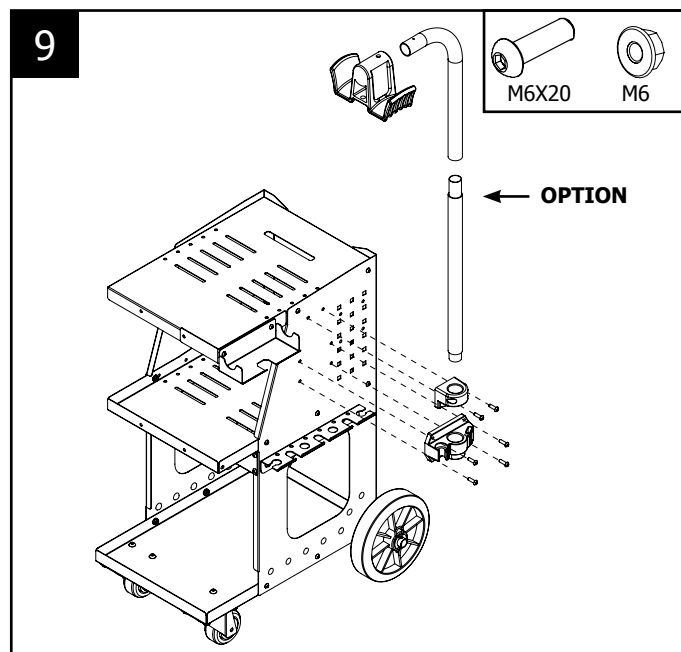

Chariot / Trolley / Fahrwagen

ref. 051331

SPOT 800

Chariot / Trolley / Fahrwagen

ref. 051331

SPOT 800

M8X12	M8	M6X10	M6X20	M6
				
x8	x8	x34	x10	x44

M5X10	M6X30	M5	Goupille	Rondelle
				
x4	x2	x6	x2	x2

Chariot / Trolley / Fahrwagen

ref. 051331

SPOT 800

Chariot / Trolley / Fahrwagen

ref. 051331

SPOT 800