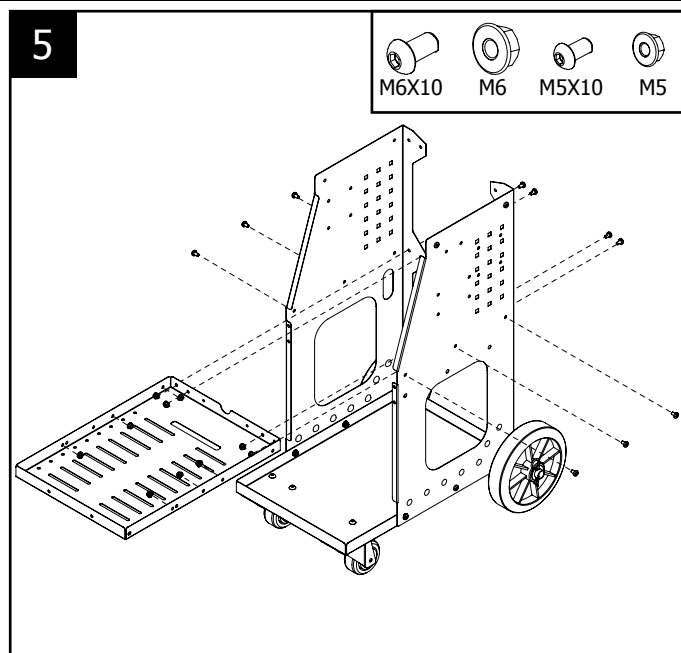

Chariot / Trolley / Fahrwagen

ref. 051331

SPOT 800

Chariot / Trolley / Fahrwagen

ref. 051331

SPOT 800

M8X12	M8	M6X10	M6X20	M6
				
x8	x8	x34	x10	x44

M5X10	M6X30	M5	Goupille	Rondelle
				
x4	x2	x6	x2	x2

Chariot / Trolley / Fahrwagen

ref. 051331

SPOT 800

Chariot / Trolley / Fahrwagen

ref. 051331

SPOT 800