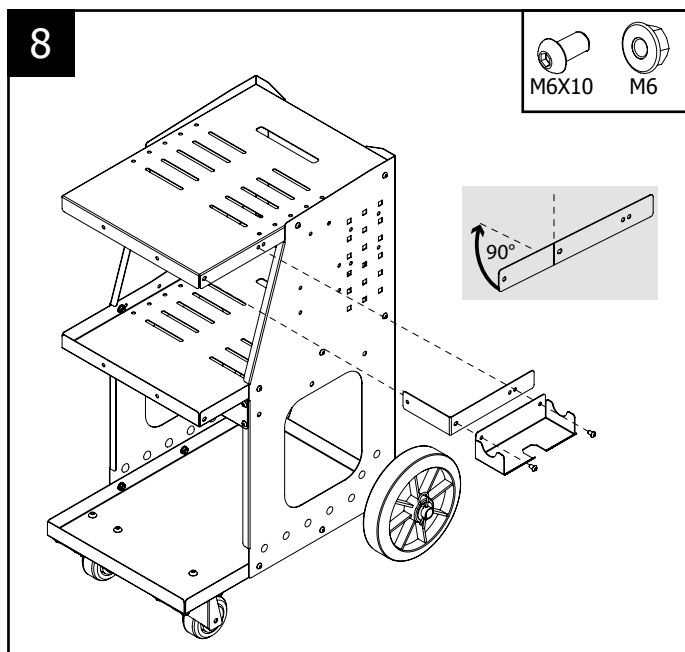

Chariot / Trolley / Fahrwagen

ref. 051331

SPOT 800

Chariot / Trolley / Fahrwagen

ref. 051331

SPOT 800

M8X12	M8	M6X10	M6X20	M6
				
x8	x8	x34	x10	x44

M5X10	M6X30	M5	Goupille	Rondelle
				
x4	x2	x6	x2	x2

Chariot / Trolley / Fahrwagen

ref. 051331

SPOT 800

Chariot / Trolley / Fahrwagen

ref. 051331

SPOT 800