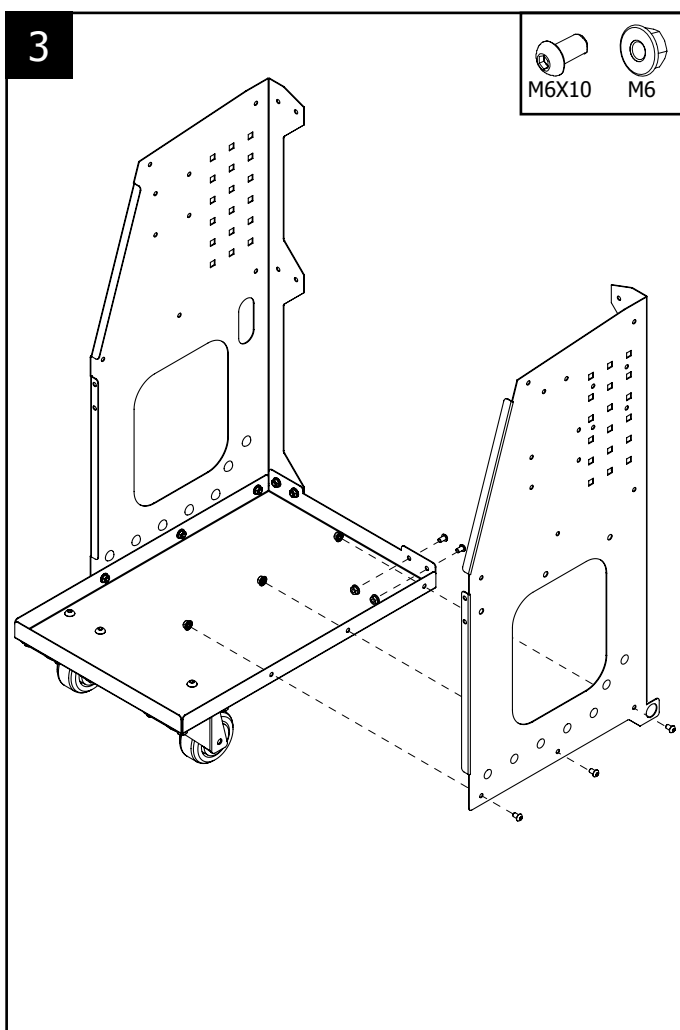

Chariot / Trolley / Fahrwagen

ref. 051331

SPOT 800

Chariot / Trolley / Fahrwagen

ref. 051331

SPOT 800

M8X12	M8	M6X10	M6X20	M6
				
x8	x8	x34	x10	x44

M5X10	M6X30	M5	Goupille	Rondelle
				
x4	x2	x6	x2	x2

Chariot / Trolley / Fahrwagen

ref. 051331

SPOT 800

Chariot / Trolley / Fahrwagen

ref. 051331

SPOT 800