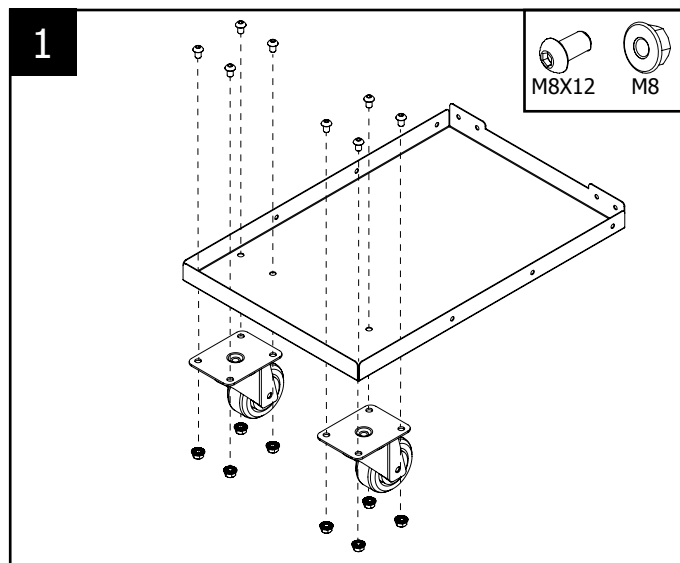

Chariot / Trolley / Fahrwagen

ref. 051331

SPOT 800

Chariot / Trolley / Fahrwagen

ref. 051331

SPOT 800

M8X12	M8	M6X10	M6X20	M6
				
x8	x8	x34	x10	x44

M5X10	M6X30	M5	Goupille	Rondelle
				
x4	x2	x6	x2	x2

Chariot / Trolley / Fahrwagen

ref. 051331

SPOT 800

Chariot / Trolley / Fahrwagen

ref. 051331

SPOT 800